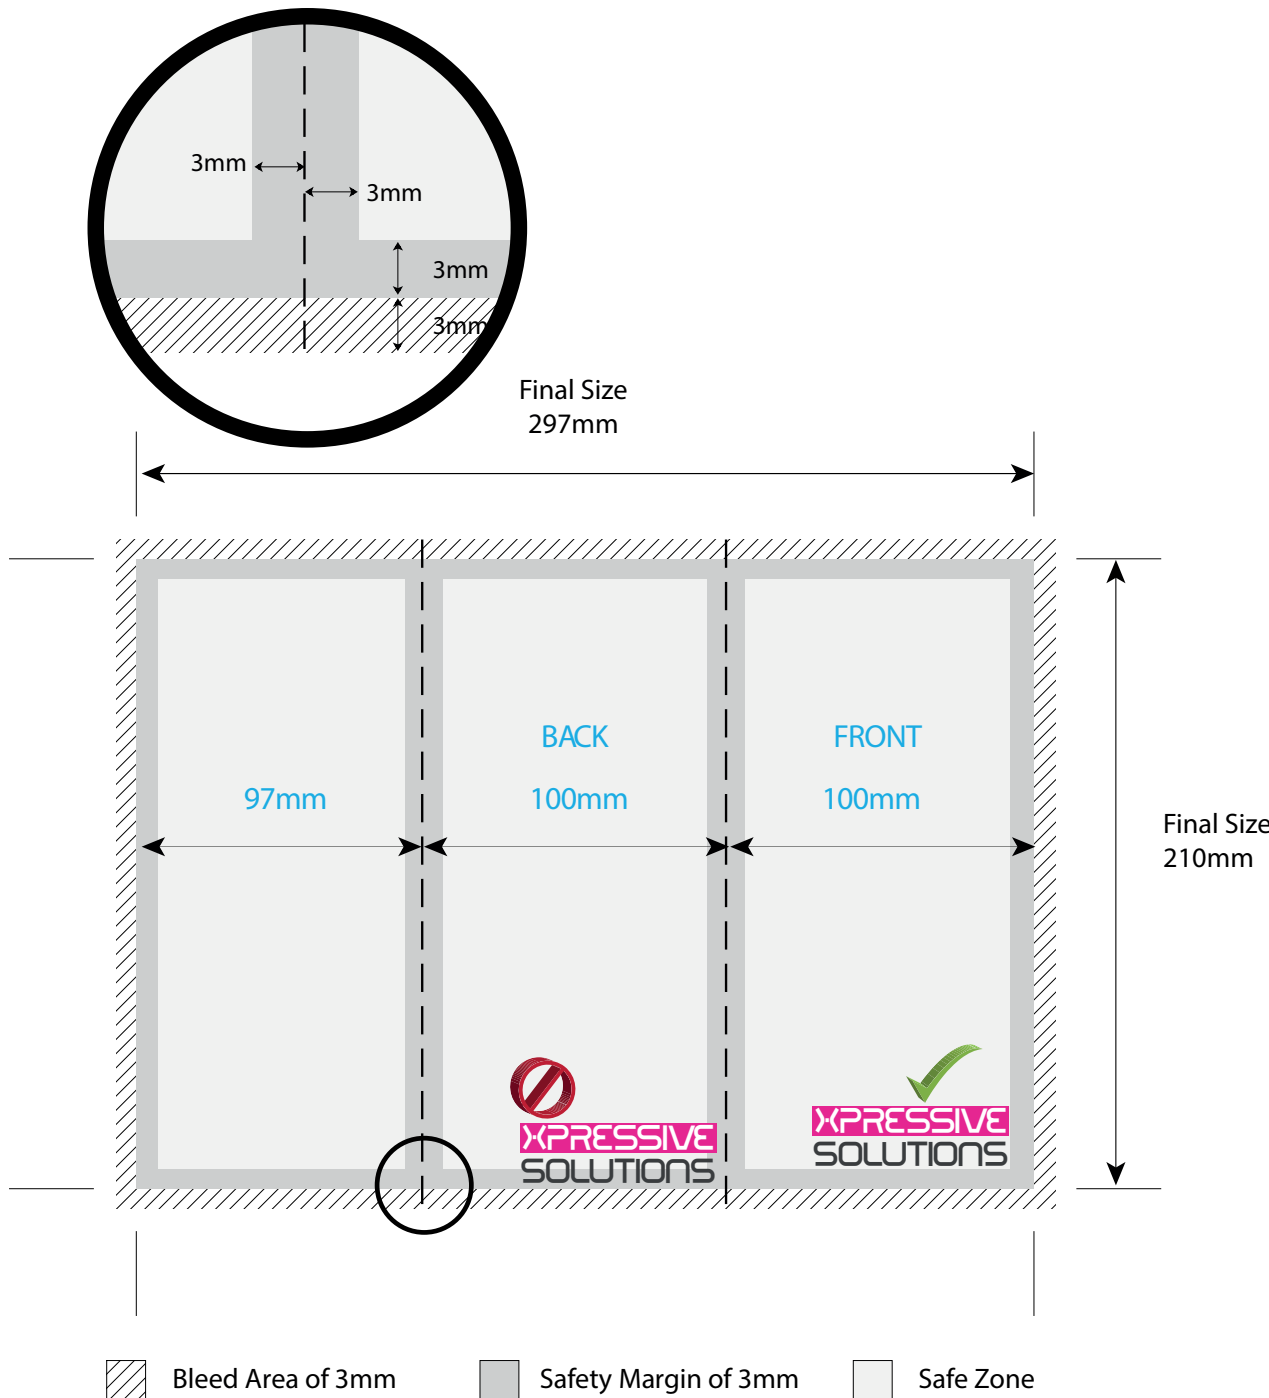

## Artwork Specification 6pp 1/3 A4 Leaflet Outside

**Final Print Size**  
297 mm x 210 mm

**Final Artwork Size**  
303 mm x 216 mm

Maximum Final Artwork Size allowed = 307 mm x 220 mm  
(i.e. bleeds greater than 5mm may delay your order)

All background images must extend to the Bleed  
(3mm past the cut edge)

If you need any further assistance with any of this,  
please don't hesitate to give us a call on 0844 870 9549  
or email [info@xpressivesolutions.co.uk](mailto:info@xpressivesolutions.co.uk)

## Artwork Specification 6pp 1/3 A4 Leaflet Inside

**Final Print Size**  
297 mm x 210 mm

**Final Artwork Size**  
303 mm x 216 mm

Maximum Final Artwork Size allowed = 307 mm x 220 mm  
(i.e. bleeds greater than 5mm may delay your order)