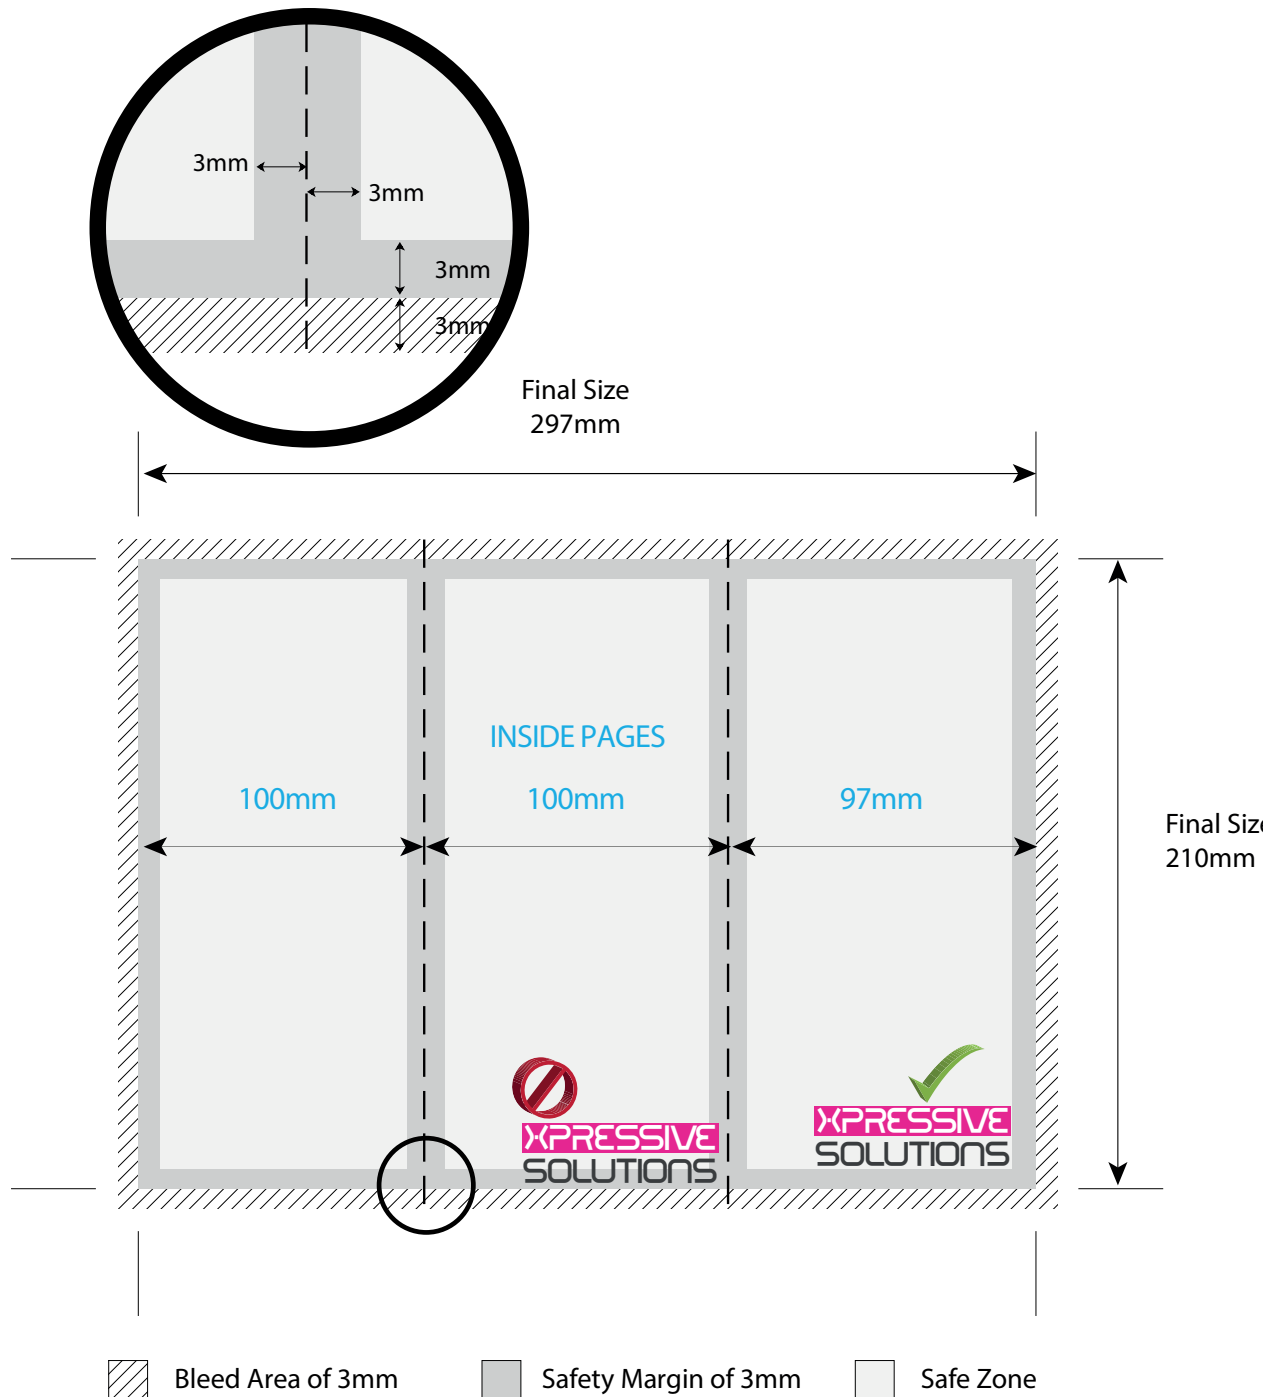

All background images must extend to the Bleed  
(3mm past the cut edge)

If you need any further assistance with any of this,  
please don't hesitate to give us a call on 0844 870 9549  
or email [info@xpressivesolutions.co.uk](mailto:info@xpressivesolutions.co.uk)

## Artwork Specification 6pp 1/3 A4 Leaflet Inside

**Final Print Size**  
297 mm x 210 mm

**Final Artwork Size**  
303 mm x 216 mm

Maximum Final Artwork Size allowed = 307 mm x 220 mm  
(i.e. bleeds greater than 5mm may delay your order)

## Artwork Specification A4 4 pages (Inside & Outside)

**Final Print Size**  
420 mm x 297 mm

**Final Artwork Size**  
426 mm x 303 mm

Maximum Final Artwork Size allowed = 430 mm x 307 mm  
(i.e. bleeds greater than 5mm may delay your order)